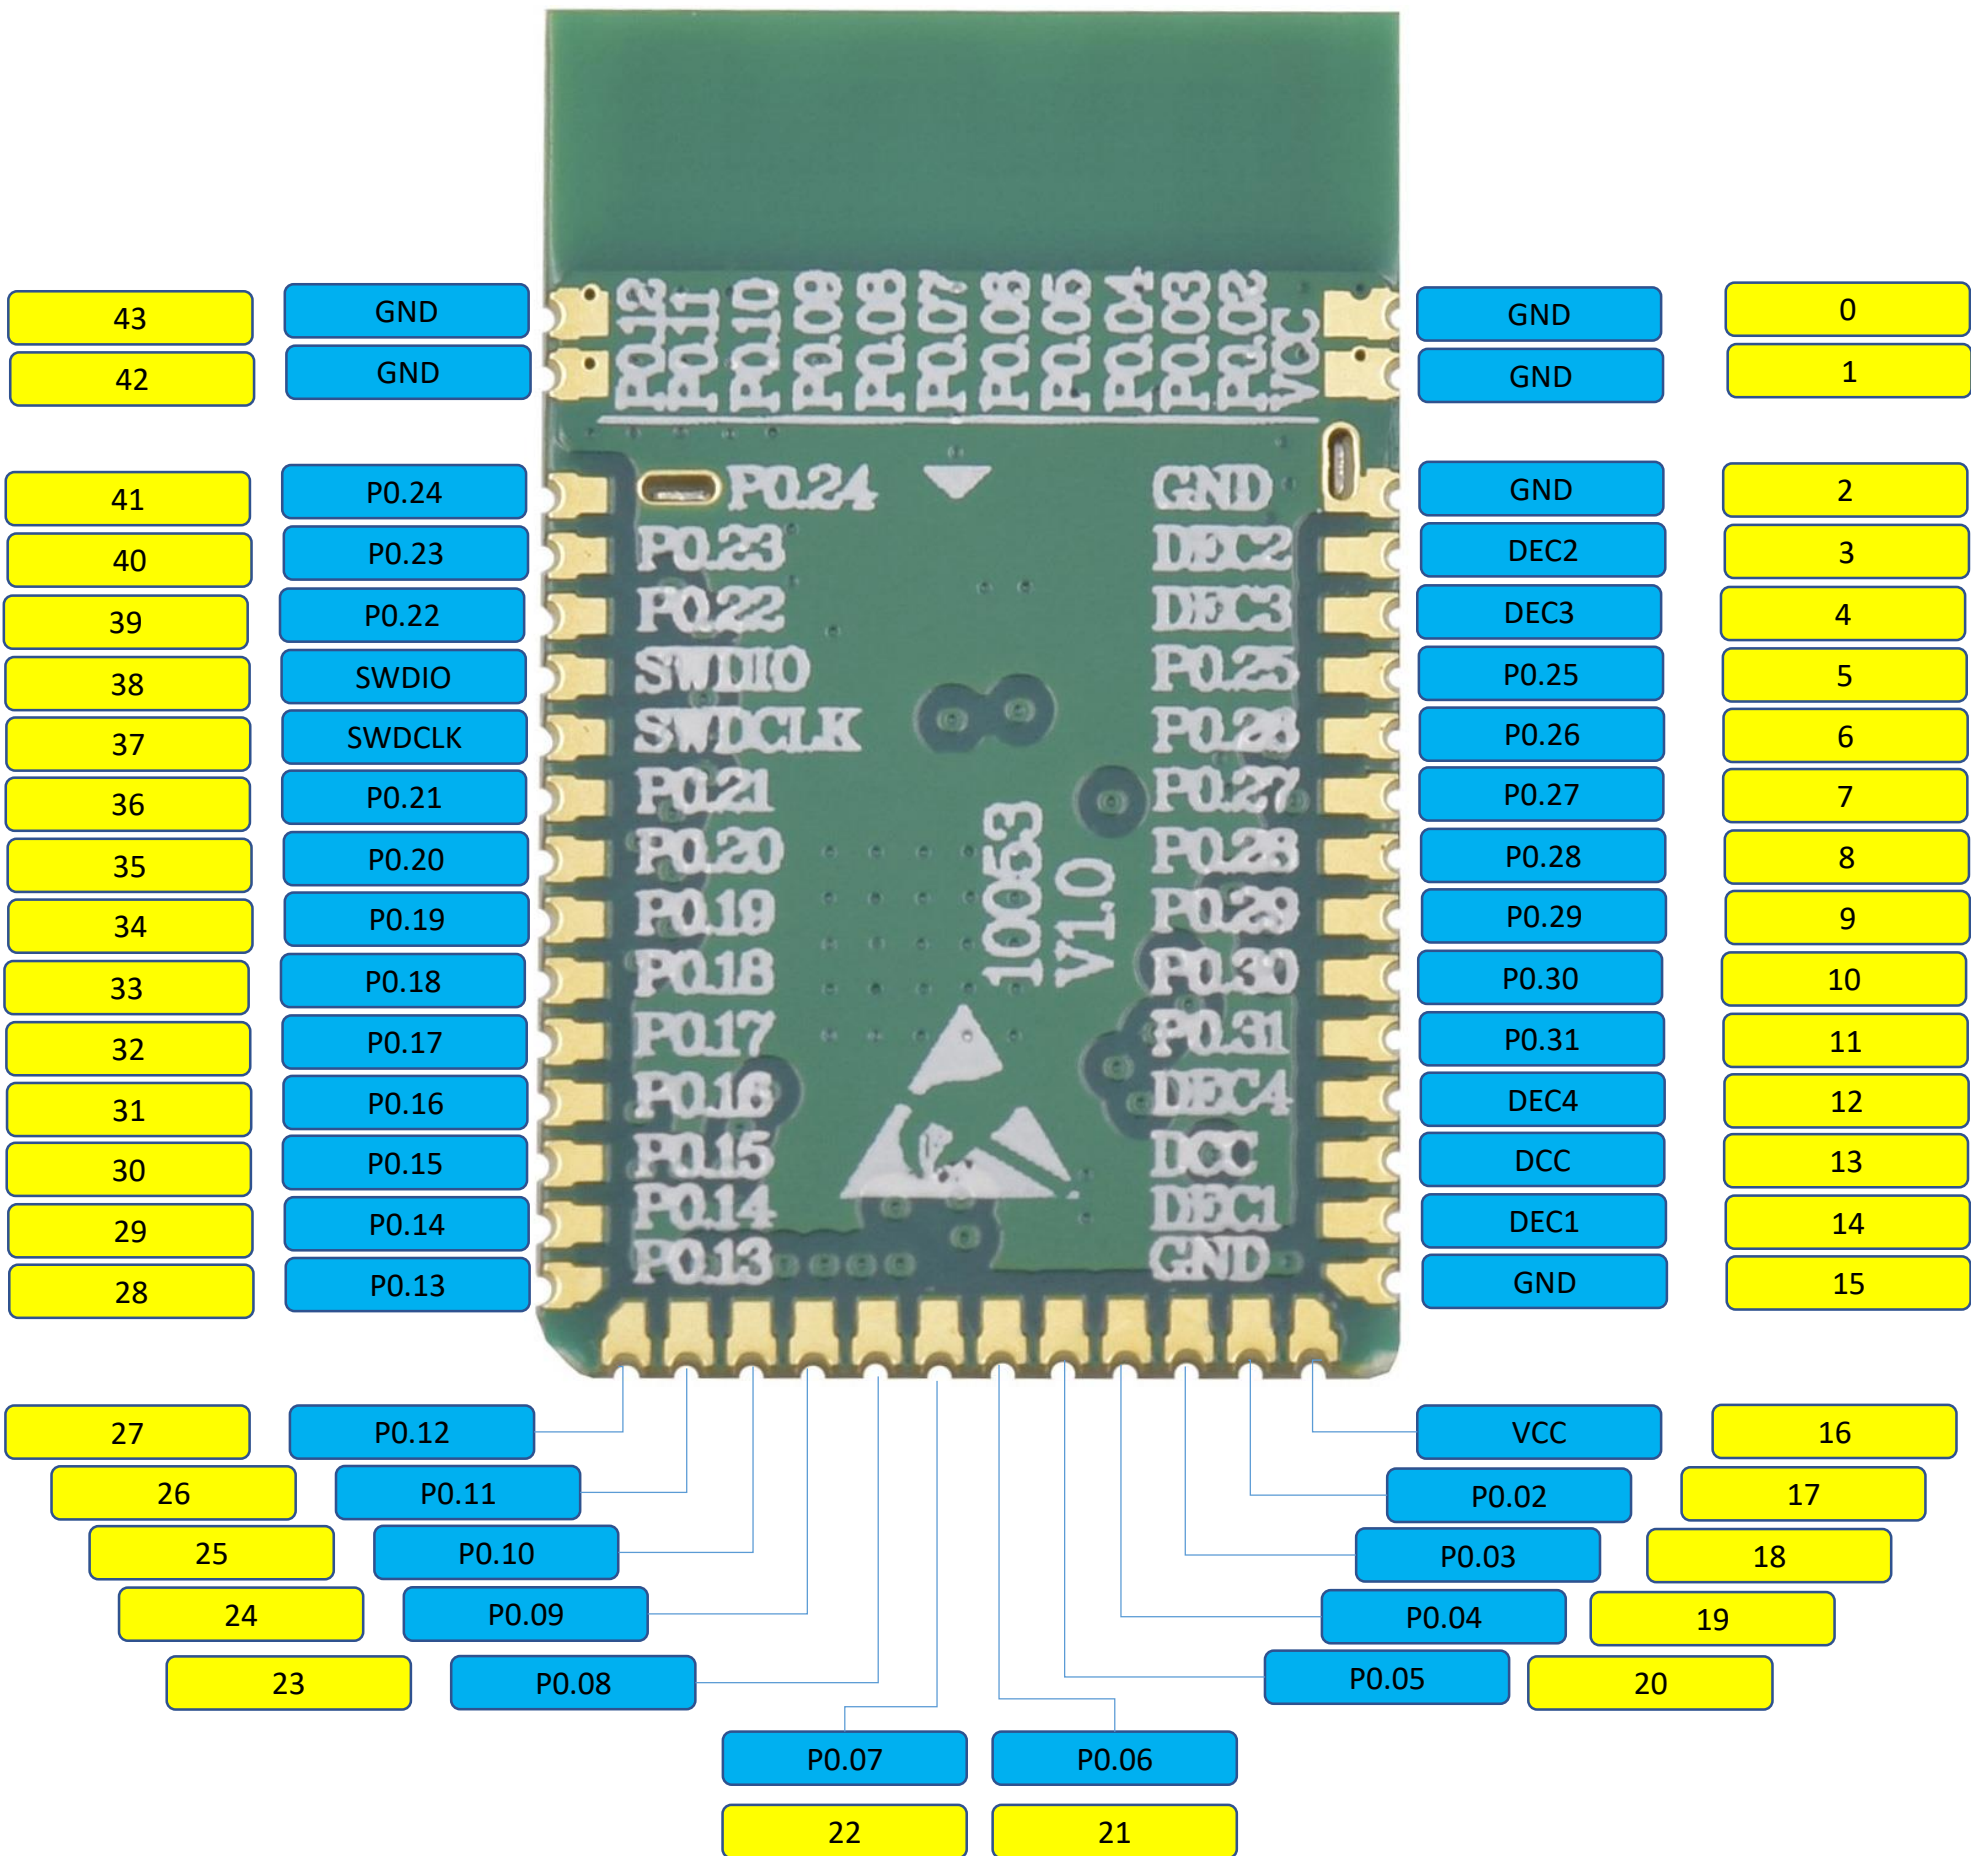

nrf52832 BLE Module (E73-2G4M04S1B)

Pin Name from NODRIC

Pin Name from Module Manufacturer

[Product Link](#)